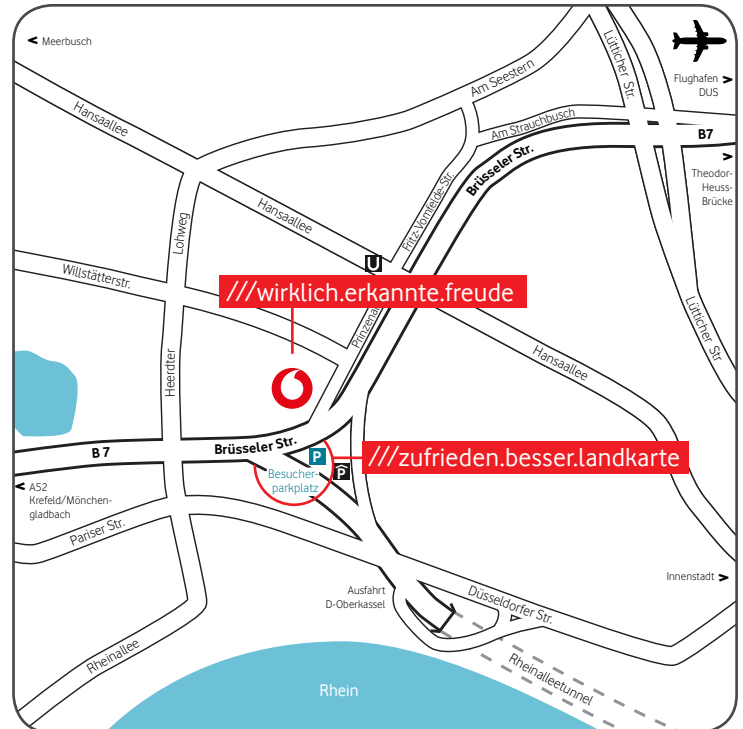

Alternative directions from the A3 motorway (via Theodor-Heuss-Brücke)

- Take the second exit (D-Heerd) after the Theodor-Heuss-Brücke.
- Turn right into Krefelder Straße/L392 (towards Heerd).
- Turn left into Schiessstraße. Turn right into Willstätterstraße and continue straight ahead to the intersection with Brüsseler Straße.
- You will see the Vodafone Campus on the right.

Via the A57 (from the A52)

- Exit the A57 at the "Autobahnkreuz Kaarst" intersection onto the A52 towards Düsseldorf.
- Traffic coming from the left side of the Rhine has to exit the A52 at "Düsseldorf-Heerd".
- Turn left onto Heerdter Landstraße, across Nikolaus-Knopp-Platz and into Pariser Straße to the Vodafone visitor car park.
- You can also take the exit "Am Seestern" from the Brüsseler Straße/B7 and then follow the directions from the Theodor-Heuss-Brücke.

Signposts

When you get close to the campus, please follow the signs to the Vodafone visitor car park. Visitor car park can be accessed from the intersection and the southern junction.

Alternative access to the Vodafone car park for traffic coming from the left side of the Rhine

From the "Heerdter Dreieck" intersection, you can take the B7 (Brüsseler Straße) and leave it at the exit "Düsseldorf Zentrum/Rheinknie-Brücke/D-Oberkassel". Just before you enter the Rheinalleetunnel, turn right (signposted to D-Oberkassel) and then left (towards Heerd) into Düsseldorfer Straße/Pariser Straße, which takes you to the Vodafone visitor car park.

How to reach us by public transport

From Düsseldorf central station

- The U74, U76 and U77 underground rail lines all stop at "Prinzenallee". From there, it is only an approx. 200m walk to the campus.

The future is exciting.
Ready?